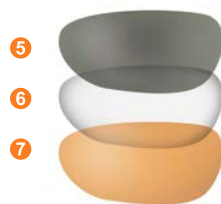

ROMER 3

CHANGEABLE

ANSI Z87.1 BALLISTIC RX READY

SPECIFICATIONS

- 1 Shatterproof Selenite™ polycarbonate lenses that meet MIL-PRF-32432A ballistic standards and ANSI Z87.1 optical clarity and high mass/high velocity impact standards
- 2 T-Shell™ Lens coating resists scratching
- 3 100% UVA/UVB protection with distortion free clarity
- 4 Night Vision Goggle (NVG) Compatible
- 5 Smoke grey lenses provide glare reduction without distorting colors. Excellent in bright/glare conditions. Light transmission 14%-20%
- 6 Clear lenses provide maximum light transmission allowing wearer's to see precise color values. Perfect for hazy or overcast, dusk/dawn conditions and indoor use. Light transmission: 89%
- 7 Light Rust lens enhances medium-low light. Light transmission 53%

LENS PACKAGES

	1004	FRAME: MATTE BLACK	LENSES: SMOKE GREY / CLEAR
	1006	FRAME: MATTE BLACK NSN: 4240-01-510-7864	LENSES: SMOKE GREY / CLEAR / LIGHT RUST

FRAME SIZE/FIT

Medium / Large

INCLUDED ACCESSORIES

Zipper Case 2 Lens Pack
Cleaning Cloth with Wiley X Logo