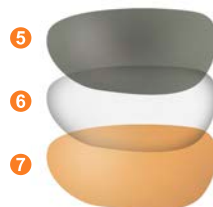

WX SAINT

CHANGEABLE

ANSI Z87.1 BALLISTIC RX READY

SPECIFICATIONS

- 1 Shatterproof Selenite™ polycarbonate lenses that meet MIL-PRF-32432[GL] ballistic standards and ANSI Z87.1 optical clarity and high mass/high velocity impact standards
- 2 T-Shell™ Lens coating resists scratching
- 3 100% UVA/UVB protection with distortion free clarity
- 4 Double-injected rubber temples for non-slip comfort
- 5 Smoke grey lenses provide glare reduction without distorting colors. Excellent in bright/glare conditions. Light transmission 14%-20%
- 6 Clear lenses provide maximum light transmission allowing wearer's to see precise color values. Perfect for hazy or overcast, dusk/dawn conditions and indoor use. Light transmission: 89%
- 7 Light Rust lens enhances medium-low light. Light transmission 53%

LENS PACKAGES

	CHSAI06	FRAME: MATTE BLACK	LENSES: SMOKE GREY / CLEAR / LIGHT RUST
	CHSAI07	FRAME: MATTE BLACK	LENSES: SMOKE GREY / CLEAR
	CHSAI08	FRAME: MATTE BLACK	LENSES: SMOKE GREY
	CHSAI01ALT	FRAME: MATTE BLACK	LENSES: SMOKE GREY
	CHSAI08ALT	FRAME: MATTE BLACK	LENSES: CAPTIVATE POLARIZED GREY

FRAME SIZE/FIT

Small / Medium

INCLUDED ACCESSORIES

Black Zippered Clamshell Case
 Cleaning Cloth with Wiley X Logo
 Leash Cord with Rubber Grips