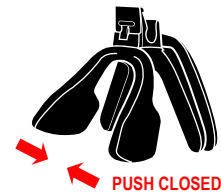

## SPECIFICATIONS

Part Number	CH35RL
Product Description	The WX Vapor infuses its lightweight frame with aggressive design, an outstanding field of view, and thin temples to give it a unique, bold appearance packed with versatility. This particular model provides laser protection and superior night vision with the added ability to convert into everyday ballistic protective eyewear with the swap of a lens.
Protected Lasers	Protects against Red Lasers (650nm OD3)
Visible Light Transmission (VLT%)	Specifically tested to allow for optimal visible light transmission and color recognition while maintaining mission critical protection during night operations. 60-65% VLT
Safety Standards	Meets or exceeds: - MIL-PRF-32432A ballistic standards - ANSI Z87.1 optical clarity and high mass/high velocity impact standards - EN 166 Protection against high speed particles at extremes of temperature (FT)
Size	Universal

## RX CARRIER

Insert your Rx Carrier into your laser protection for corrected vision behind high-impact protection.

Rx Insert Size 44/24  
 Part Number: TLRX

## TWIST LOCK ADJUSTABLE NOSEPIECE

Designed to provide a universal fit and slip-free comfort