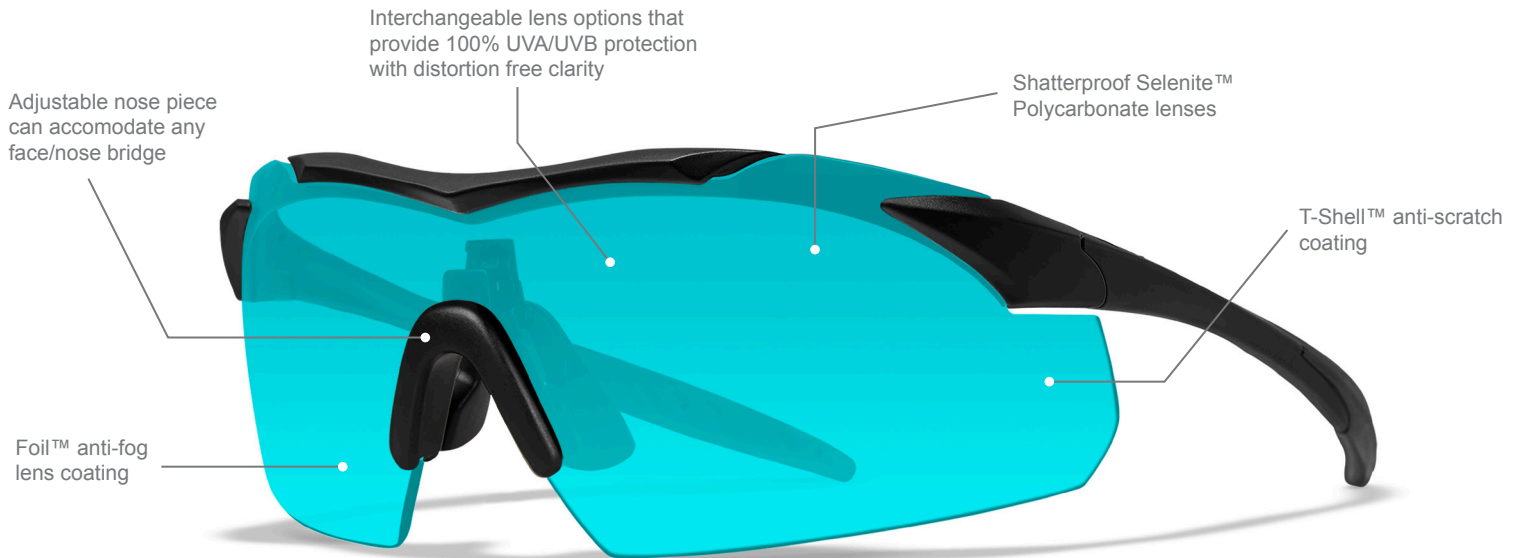

# WX VAPOR LASER LENS

## RED LASERS

Wiley X steps up to address military personnel and law enforcement's need for a defense against flash blinding, the tactic of using lasers to obstruct an officer's vision. Military personnel and Law Enforcement officers face disorientation

## LASER PROTECTION

Protected Lasers	Red (650nm OD3)
Visible Light Transmission (VLT%)	60-65% VLT

Photo Credit: Anthony Kwan/Getty

Photo Credit: Anthony Kwan/Getty

## SPECIFICATIONS

Part Number	CH35RL
Product Description	The WX Vapor infuses its lightweight frame with aggressive design, an outstanding field of view, and thin temples to give it a unique, bold appearance packed with versatility. This particular model provides laser protection and superior night vision with the added ability to convert into everyday ballistic protective eyewear with the swap of a lens.
Protected Lasers	Protects against Red Lasers (650nm OD3)
Visible Light Transmission (VLT%)	Specifically tested to allow for optimal visible light transmission and color recognition while maintaining mission critical protection during night operations. 60-65% VLT
Safety Standards	Meets or exceeds: - MIL-PRF-32432A ballistic standards - ANSI Z87.1 optical clarity and high mass/high velocity impact standards - EN 166 Protection against high speed particles at extremes of temperature (FT)
Size	Universal