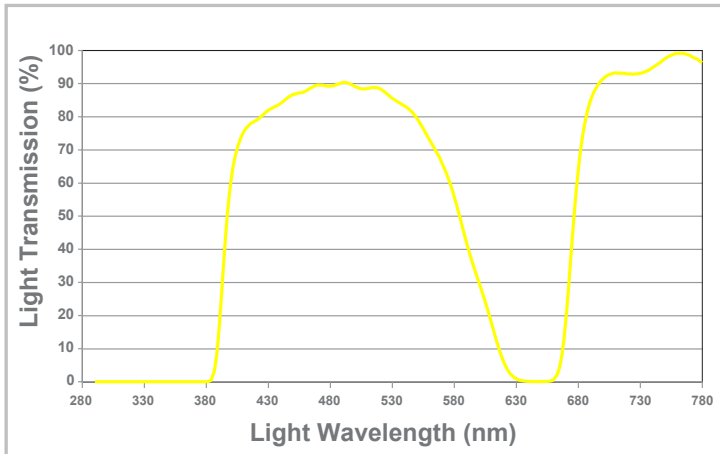

## LASER PROTECTION

Protected Lasers	Red (650nm OD3)
Visible Light Transmission (VLT%)	60-65% VLT

Photo Credit: Anthony Kwan/Getty

Photo Credit: Anthony Kwan/Getty