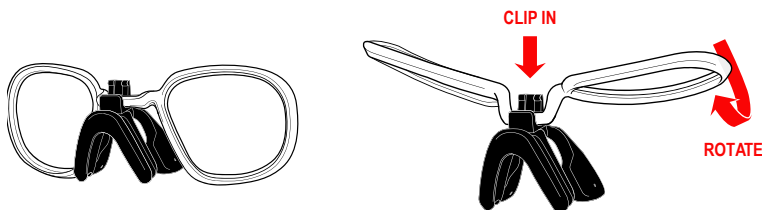

## LASER PROTECTION

Protected Lasers	Red (650nm OD3)
Visible Light Transmission (VLT%)	60-65% VLT

Photo Credit: Anthony Kwan/Getty

Photo Credit: Anthony Kwan/Getty

## SPECIFICATIONS

Part Number	CH35RL
Product Description	The WX Vapor infuses its lightweight frame with aggressive design, an outstanding field of view, and thin temples to give it a unique, bold appearance packed with versatility. This particular model provides laser protection and superior night vision with the added ability to convert into everyday ballistic protective eyewear with the swap of a lens.
Protected Lasers	Protects against Red Lasers (650nm OD3)
Visible Light Transmission (VLT%)	Specifically tested to allow for optimal visible light transmission and color recognition while maintaining mission critical protection during night operations. 60-65% VLT
Safety Standards	Meets or exceeds: - MIL-PRF-32432A ballistic standards - ANSI Z87.1 optical clarity and high mass/high velocity impact standards - EN 166 Protection against high speed particles at extremes of temperature (FT)
Size	Universal

## RX CARRIER

Insert your Rx Carrier into your laser protection for corrected vision behind high-impact protection.

Rx Insert Size 44/24  
 Part Number: TLRX